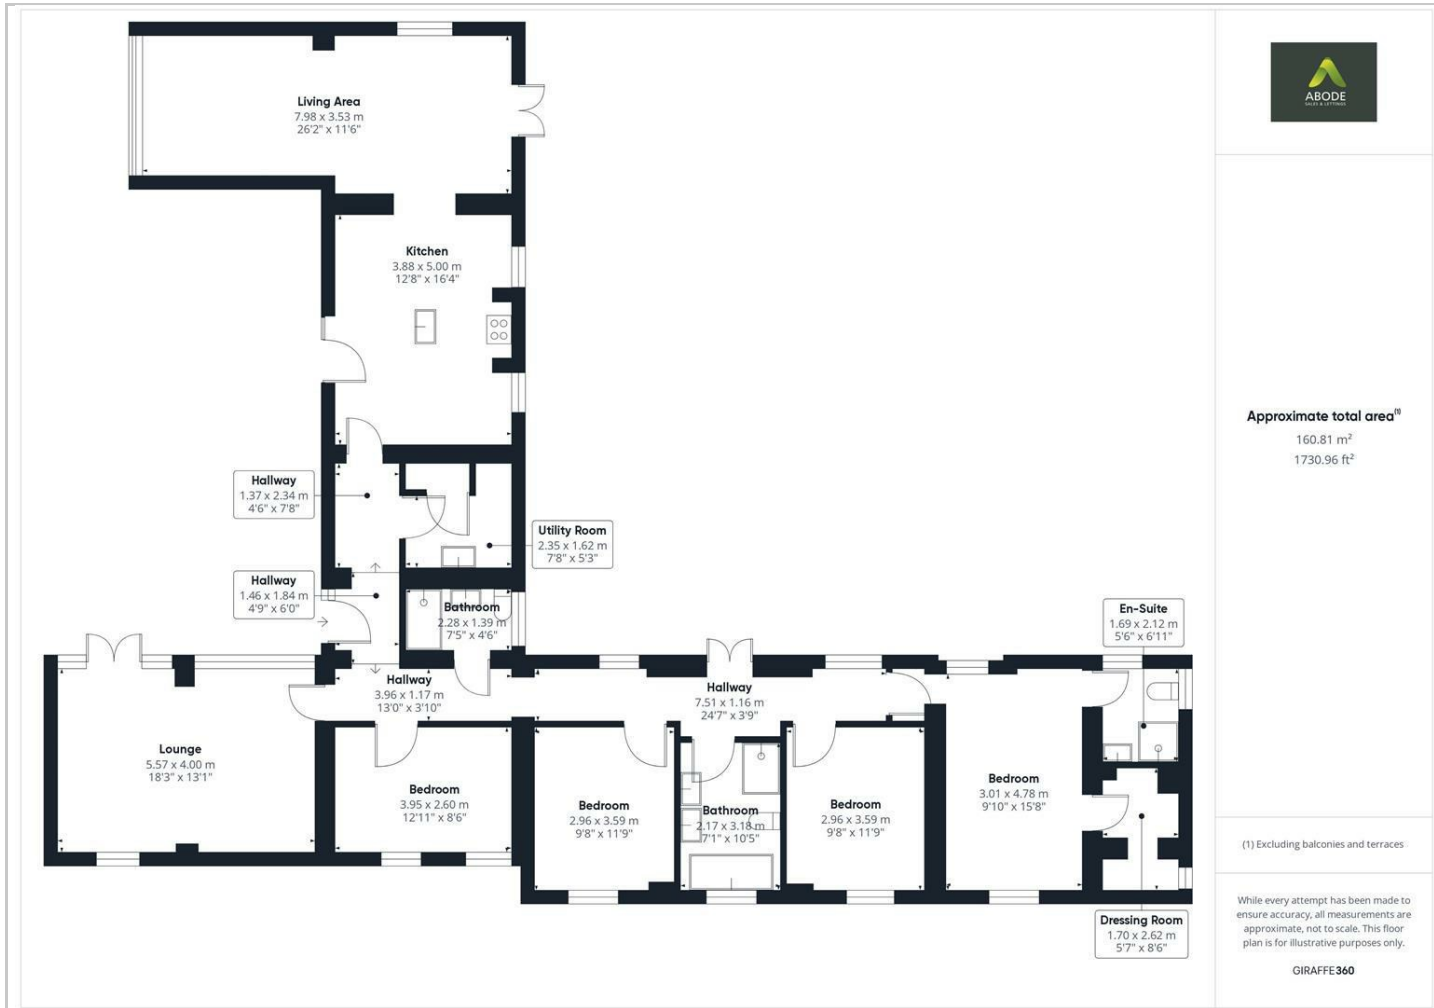

Floor Plans